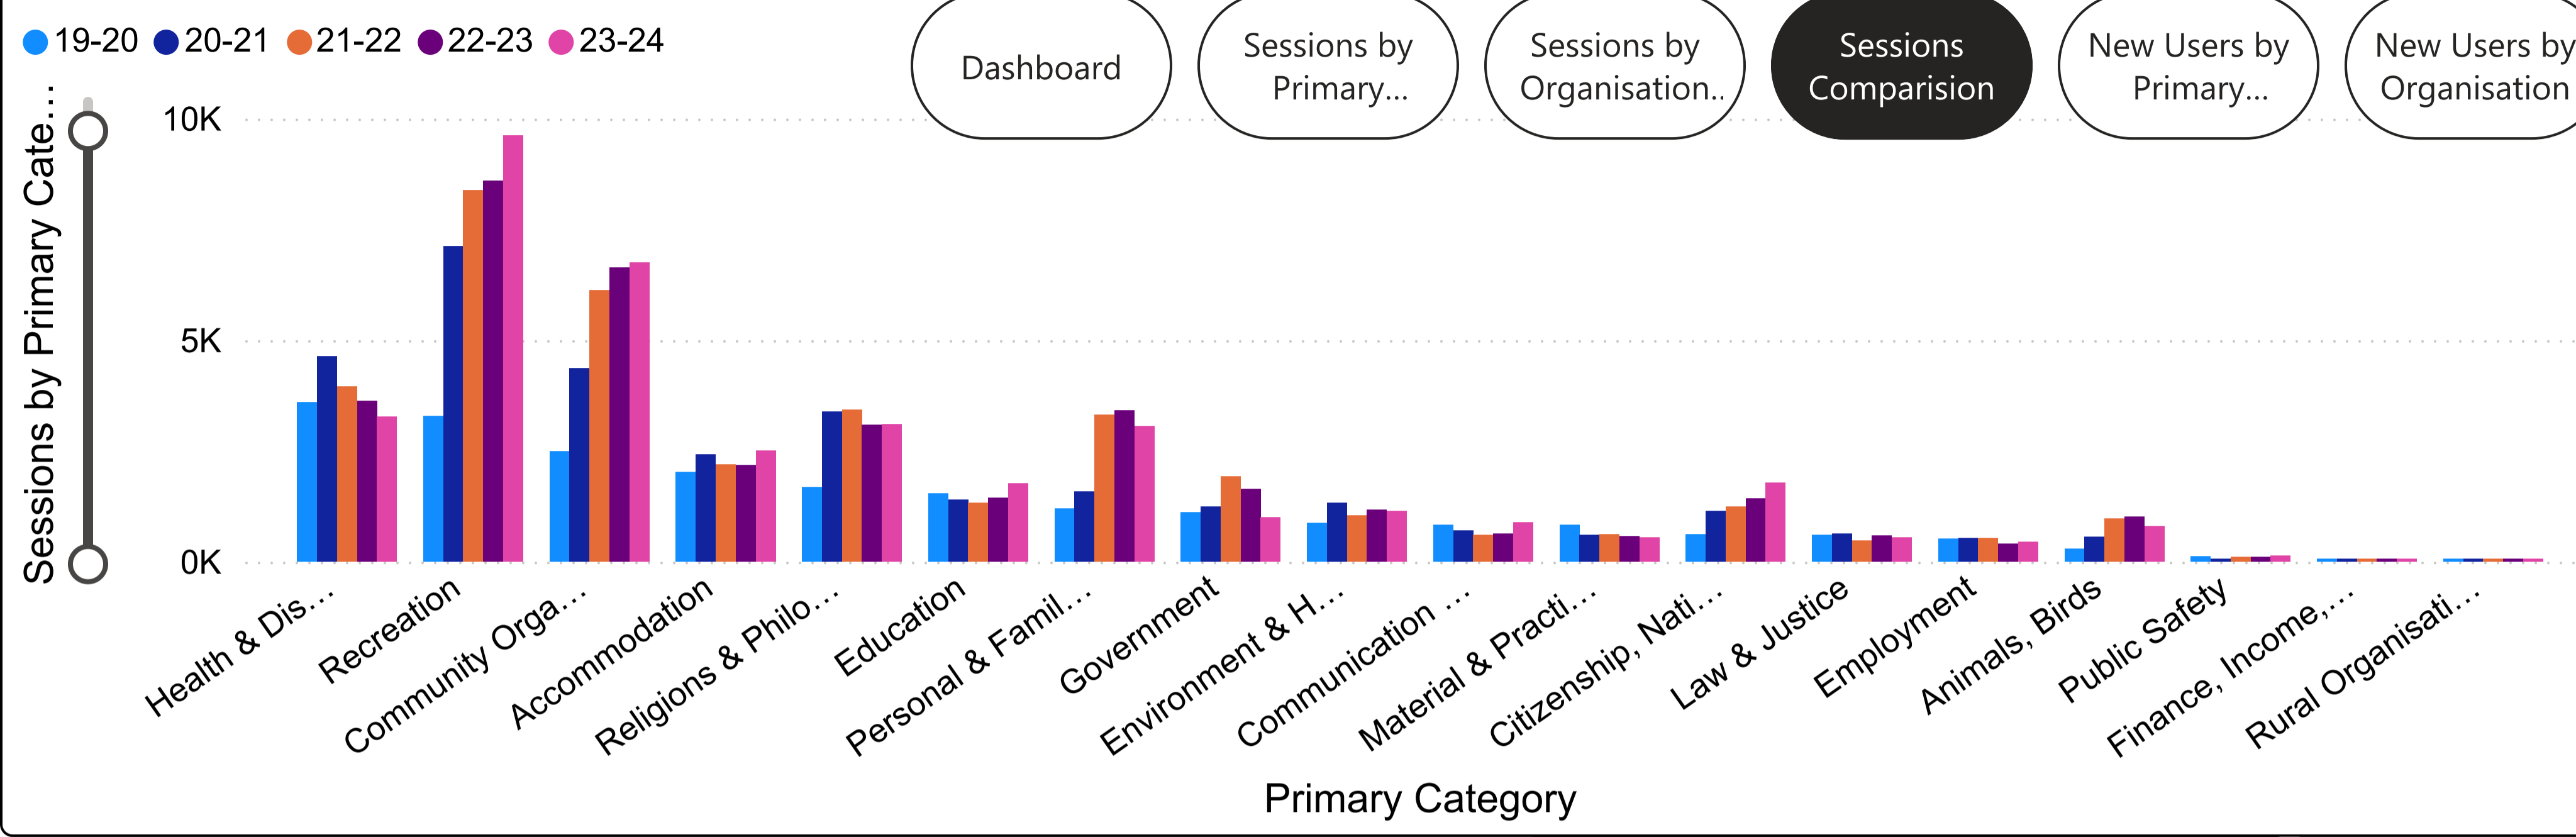

2022-2023 New Users
31K

Primary Category, Organisation Name
All

Sessions By Primary Category for Different Years

Dashboard

Sessions by Primary Category for Different...

Sessions by Organisation by Different Years

Sessions by Primary Category for Different Years

● 19-20 ● 20-21 ● 21-22 ● 22-23 ● 23-24

Sessions by Organisation for Different Years

- Primary Category**
- Accommodation
 - Animals, Birds
 - Citizenship, Nationality
 - Communication & Infor...
 - Community Organisatio...
 - Education
 - Employment
 - Environment & Heritage
 - Finance, Income, Busin...
 - Government
 - Health & Disability
 - Law & Justice
 - Material & Practical Needs
 - Personal & Family Supp...
 - Public Safety
 - Religions & Philosophies
 - Rural Organisation & D...

Sessions by Primary Category for Different Years

Primary Category

All

2019-2020 Sessions	2020-2021 Sessions
25K	36K
2021-2022 Sessions	2022-2023 Sessions
38K	39K
2023-2024 Sessions	
39K	

Sessions by Organisation for Different Years

Organisation Name

All

Different Year Sessions

2019-2020	2020-2021	2021-2022	2022-2023	2023-2024
18K	26K	23K	27K	31K
Sum of New Users	Sum of New Users	Sum of New Users	Sum of New Users	Sum of New users

New Users by Primary Category