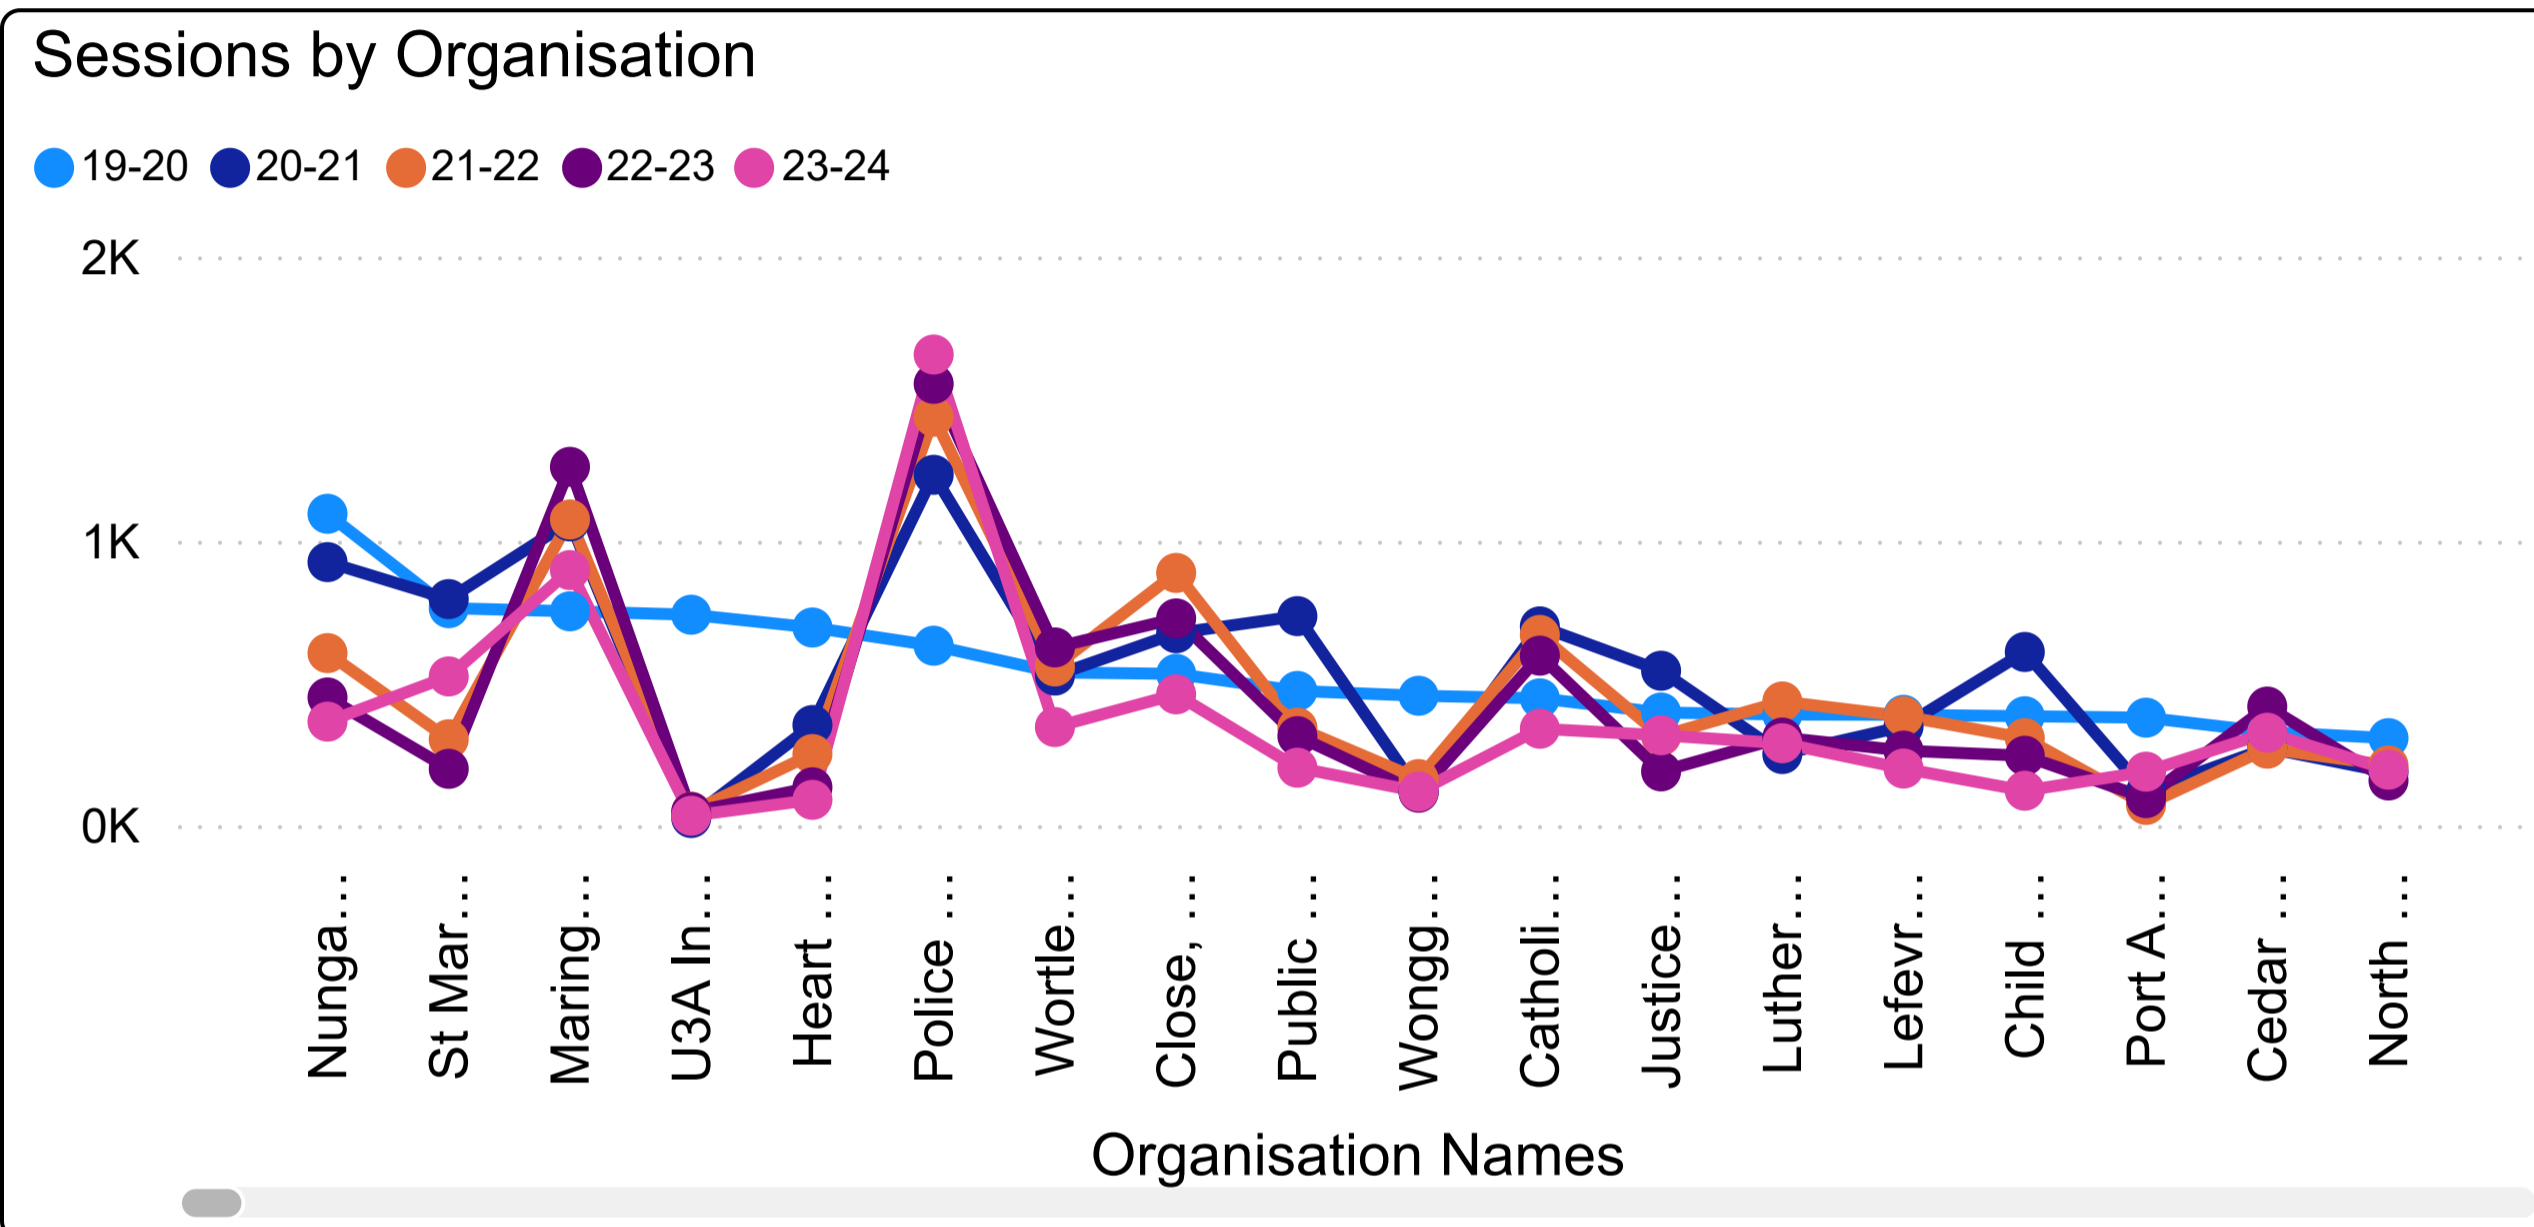

Dashboard for Sessions and New Users

Dashboard

Sessions by Primary Category...

Sessions by Organisation by...

Sessions Comparison

New Users by Primary Category

New Users by Organisation

2019-2020 Sessions
25K

2020-2021 Sessions
36K

2021-2022 Sessions
38K

2022-2023 Sessions
39K

2023-2024 Sessions
39K

2019-2020 New Users
18K

2020-2021 New Users
26K

2021-2022 New Users
23K

2022-2023 New Users
27K

2022-2023 New Users
31K

Primary Category, Organisation Name
All

Sessions By Primary Category for Different Years

Dashboard

Sessions by Primary Category for Different...

Sessions by Organisation by Different Years