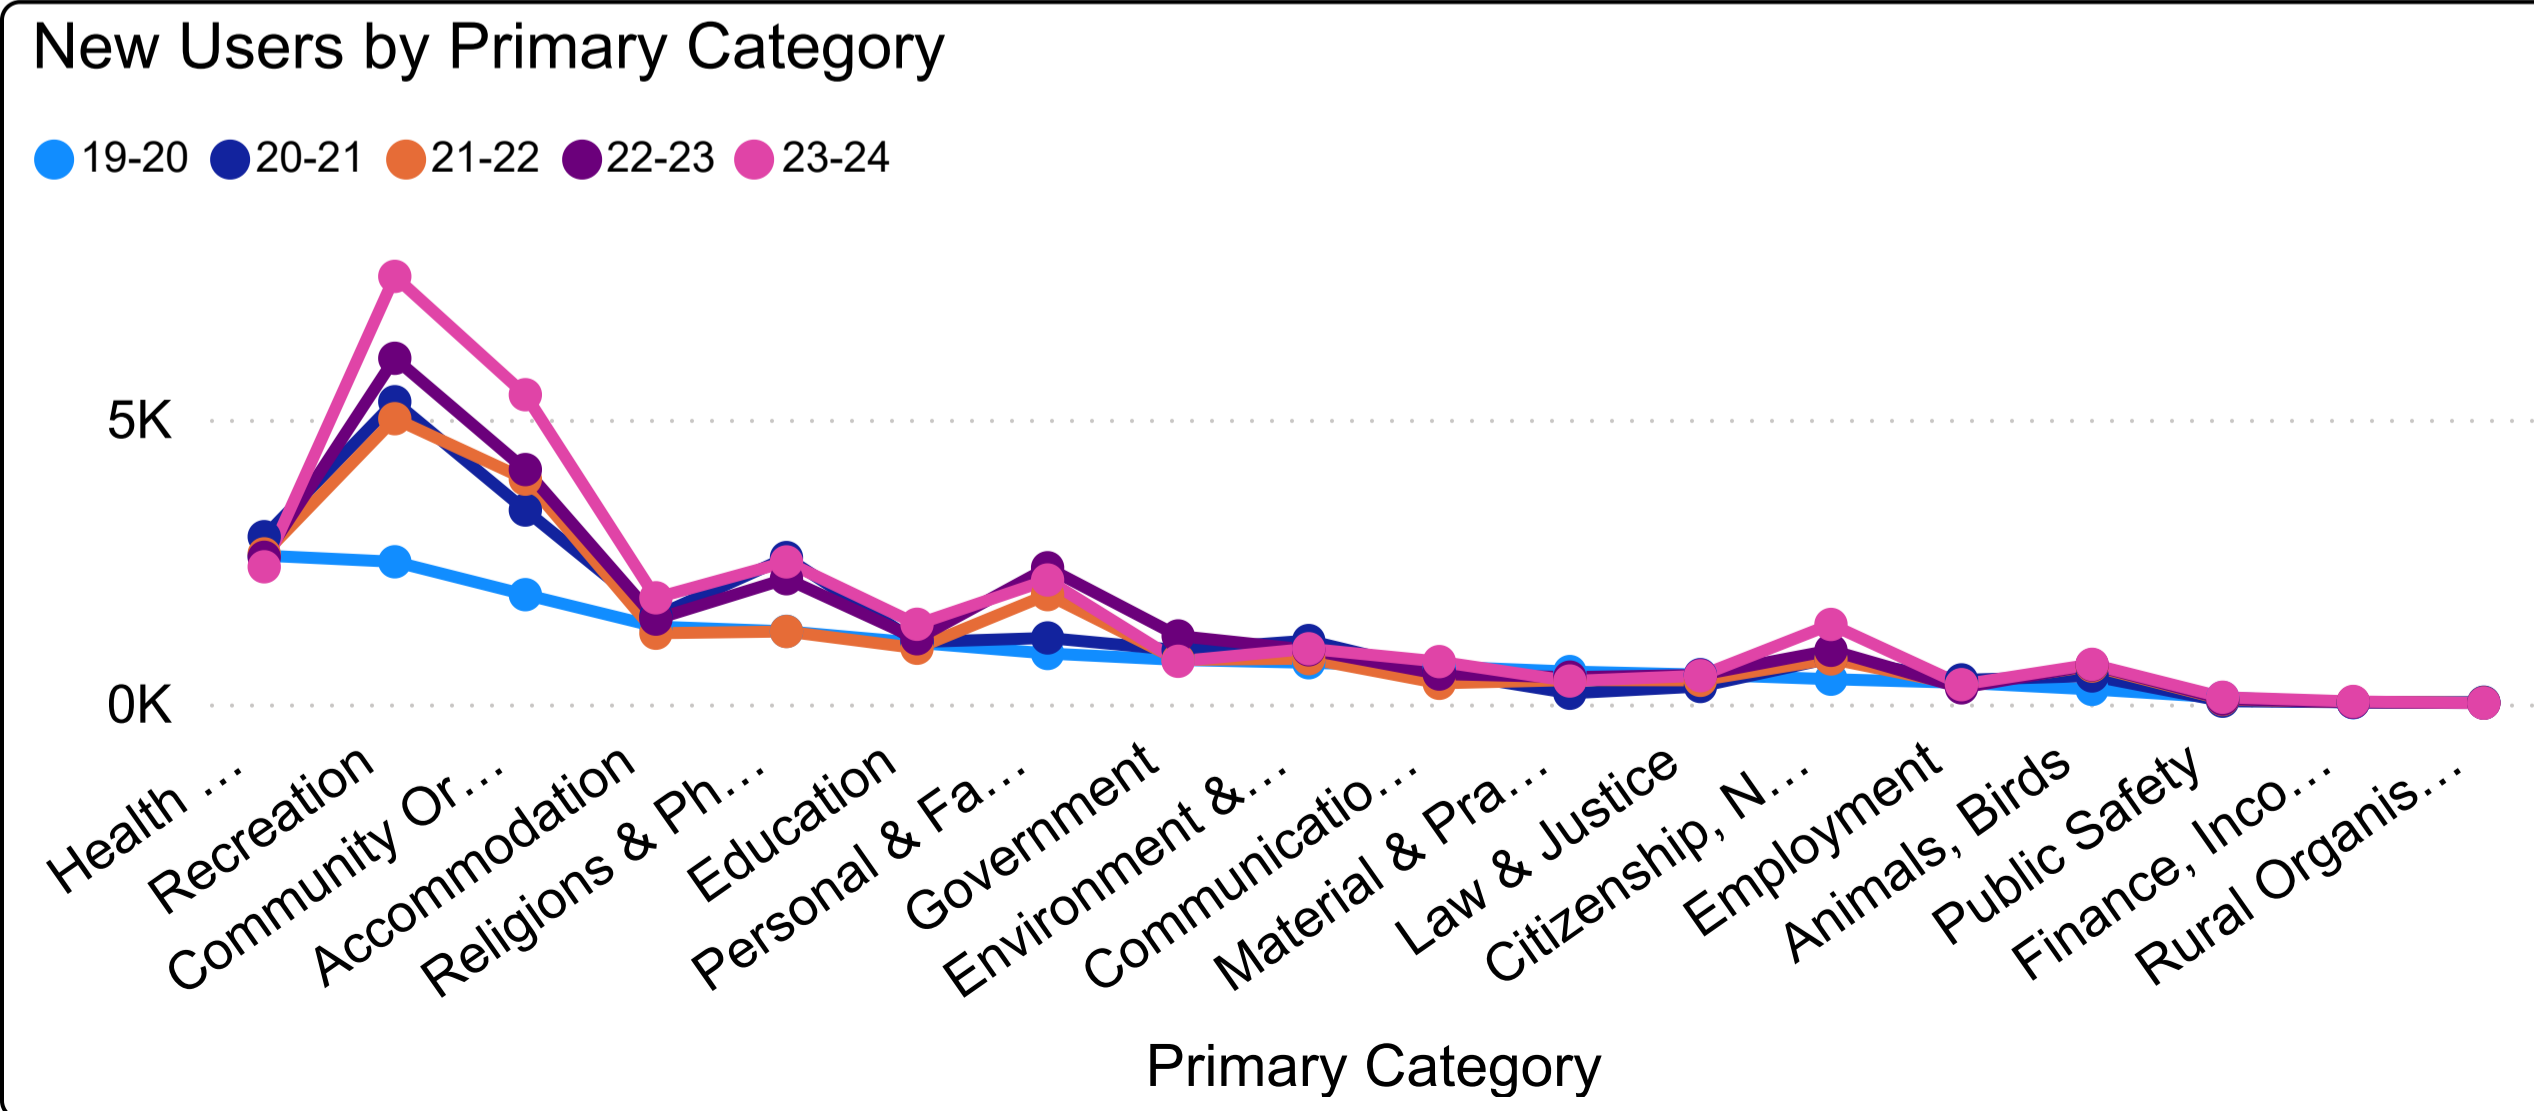

Dashboard for Sessions and New Users

Dashboard

Sessions by Primary Category...

Sessions by Organisation by...

Sessions Comparison

New Users by Primary Category

New Users by Organisation

2019-2020 Sessions
25K

2020-2021 Sessions
36K

2021-2022 Sessions
38K

2022-2023 Sessions
39K

2023-2024 Sessions
39K

2019-2020 New Users
18K

2020-2021 New Users
26K

2021-2022 New Users
23K

2022-2023 New Users
27K

2022-2023 New Users
31K

Primary Category, Organisation Name
All

Sessions By Primary Category for Different Years

Dashboard

Sessions by Primary Category for Different...

Sessions by Organisation by Different Years

Organisation Name

All

Different Year Sessions

2019-2020	2020-2021	2021-2022	2022-2023	2023-2024
18K	26K	23K	27K	31K
Sum of New Users	Sum of New Users	Sum of New Users	Sum of New Users	Sum of New users

New Users by Primary Category