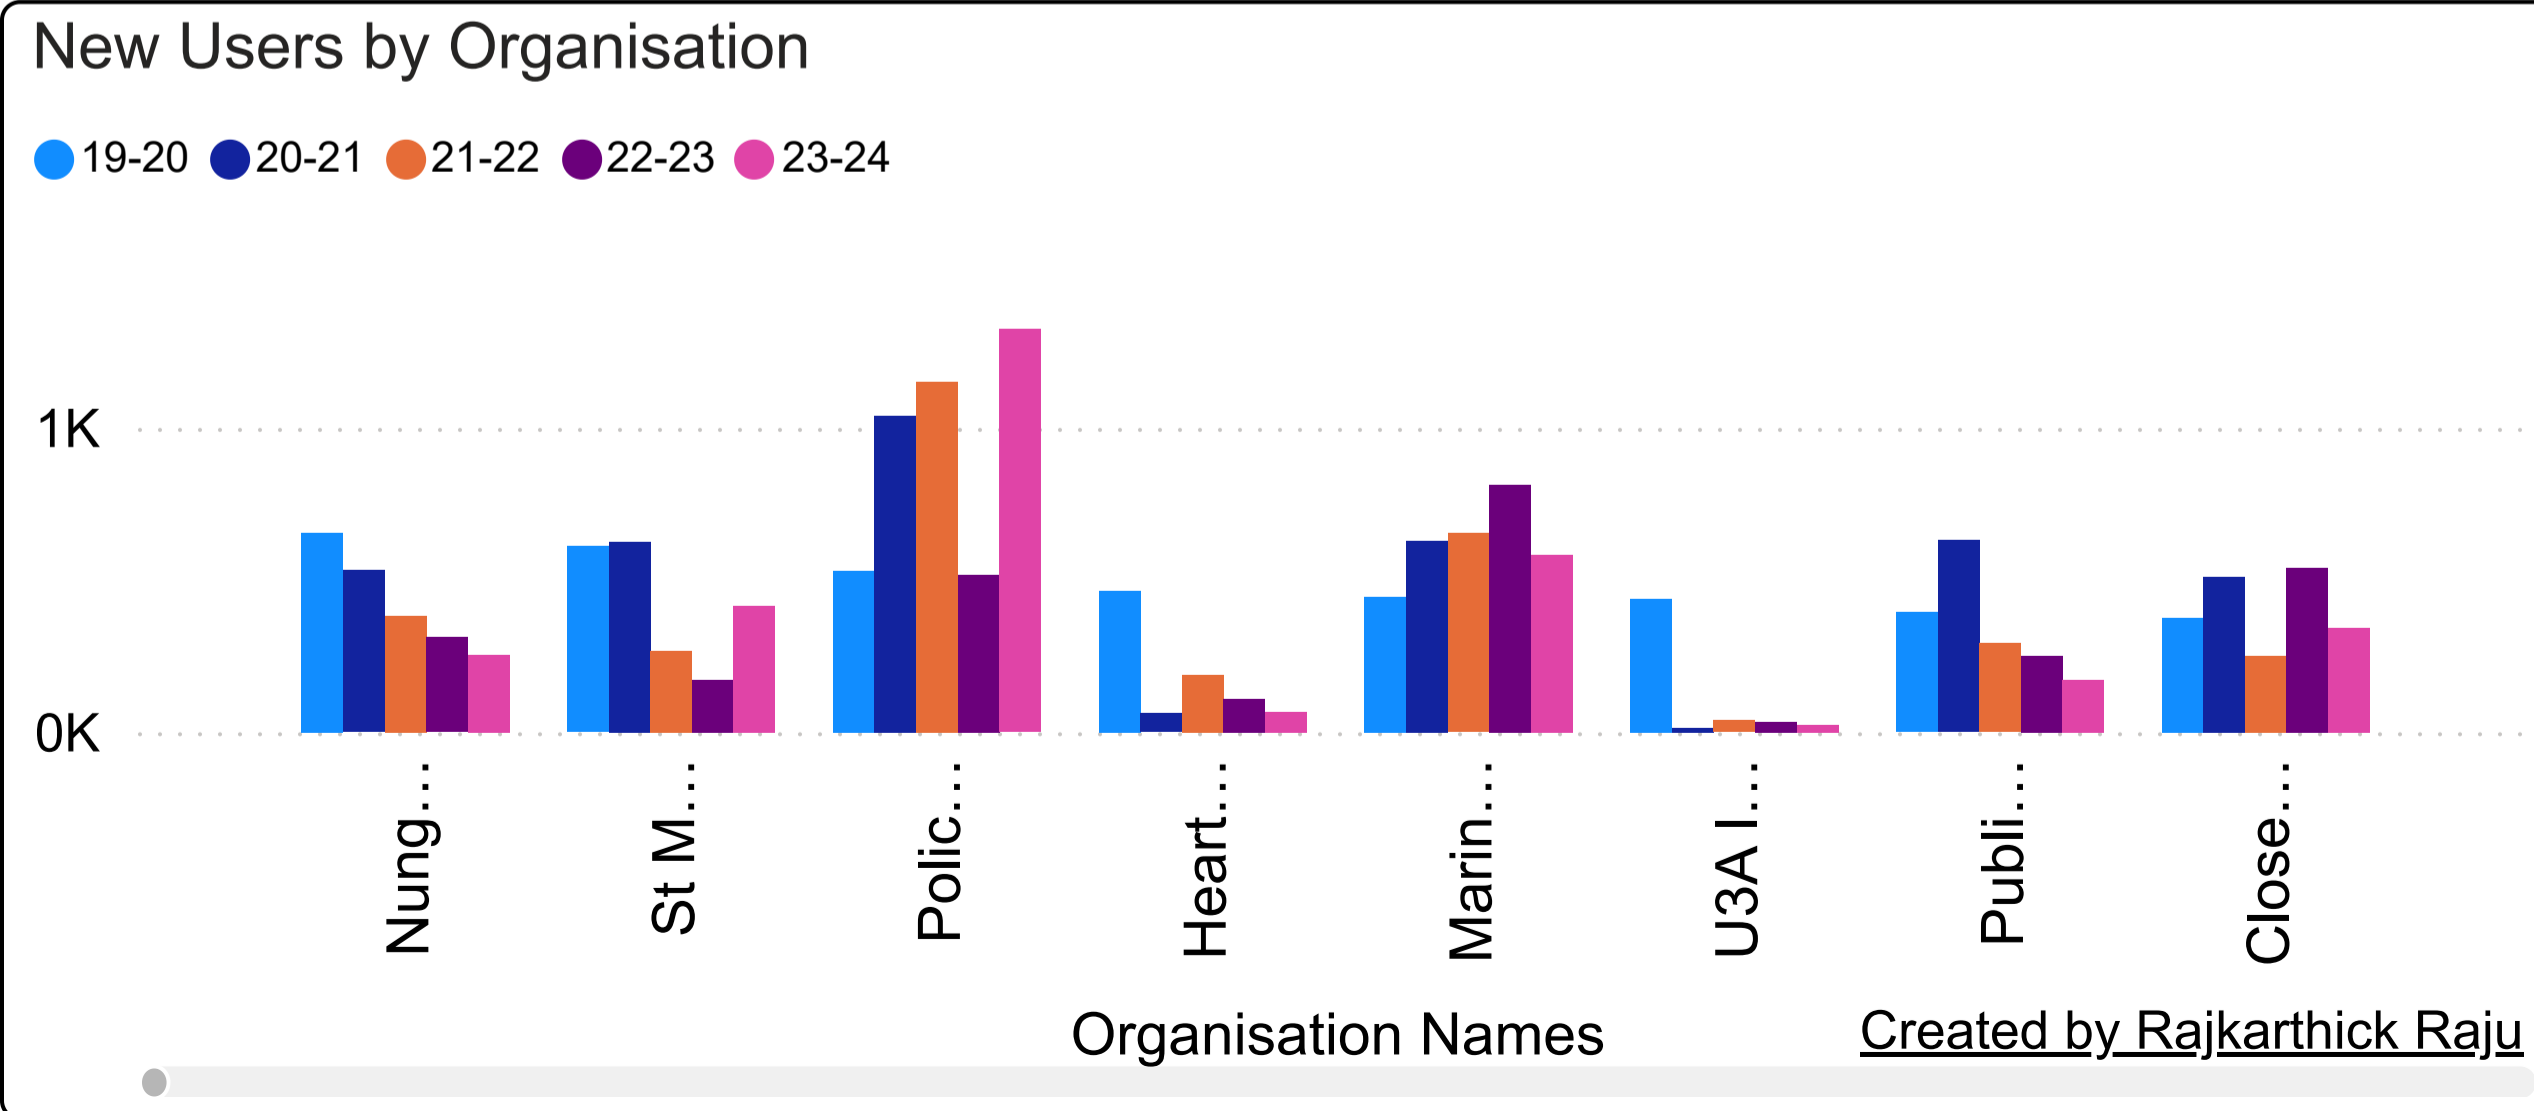

Dashboard for Sessions and New Users

Dashboard

Sessions by Primary Category...

Sessions by Organisation by...

Sessions Comparison

New Users by Primary Category

New Users by Organisation

2019-2020 Sessions
25K

2020-2021 Sessions
36K

2021-2022 Sessions
38K

2022-2023 Sessions
39K

2023-2024 Sessions
39K

2019-2020 New Users
18K

2020-2021 New Users
26K

2021-2022 New Users
23K

2022-2023 New Users
27K

2022-2023 New Users
31K

Primary Category, Organisation Name
All

Sessions By Primary Category for Different Years

Dashboard

Sessions by Primary Category for Different...

Sessions by Organisation by Different Years