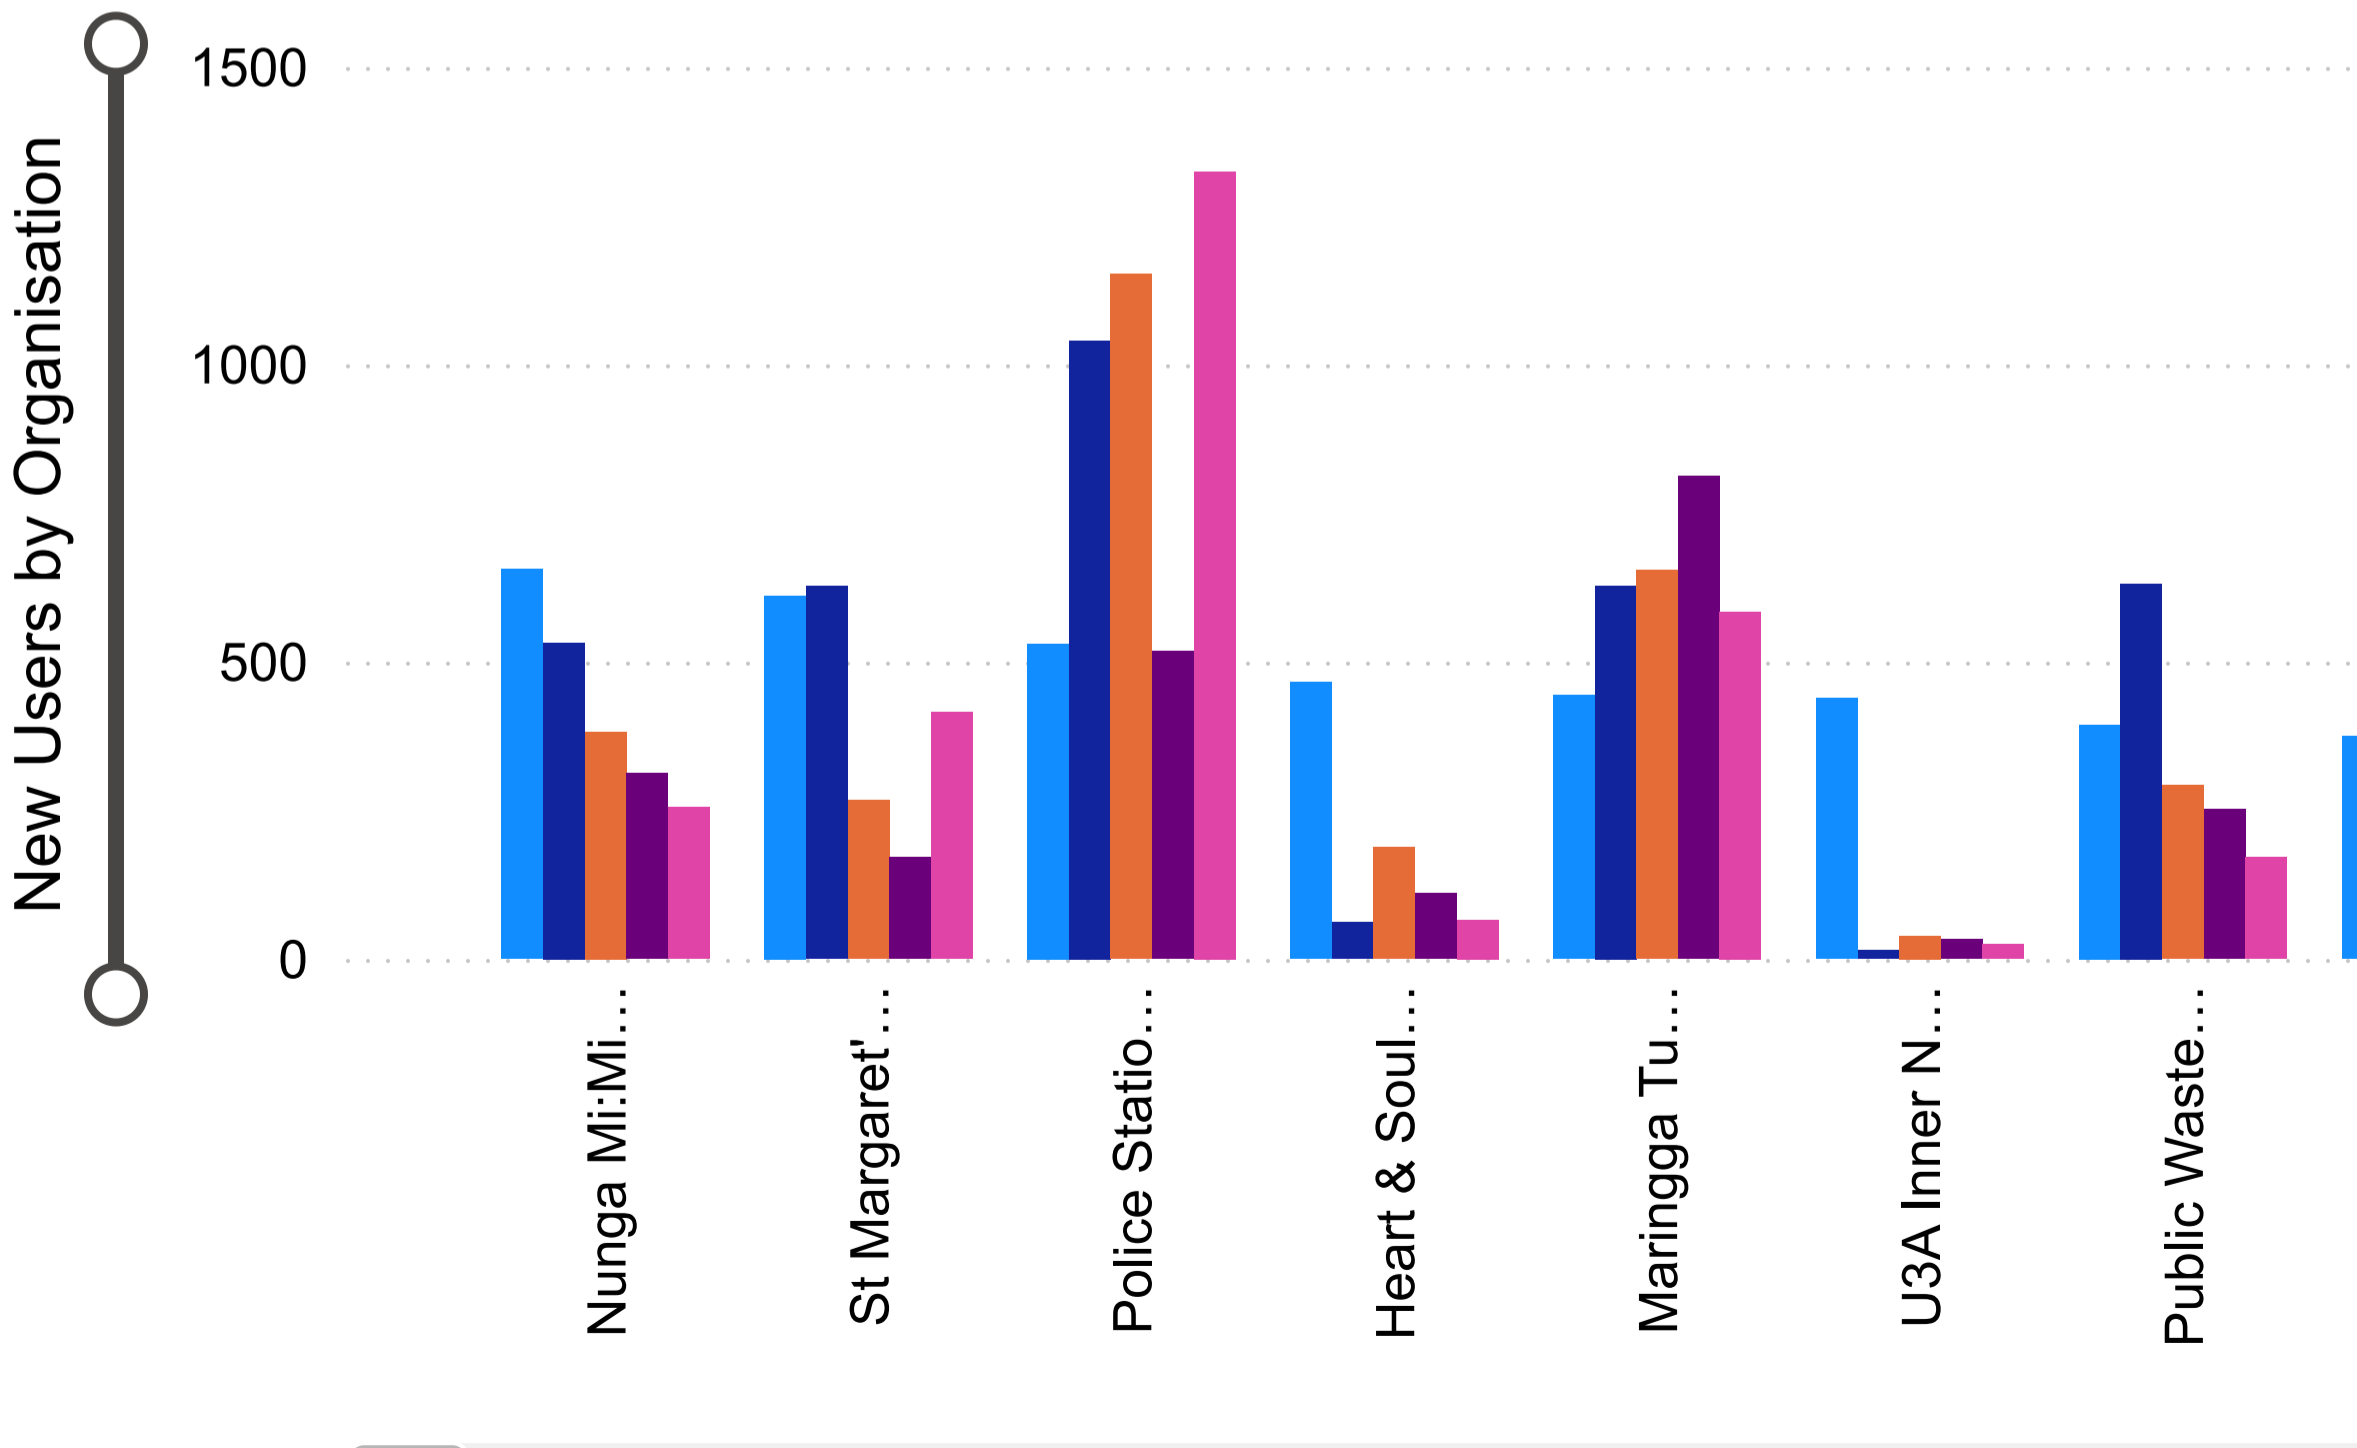

Organisation Name

All

Different Year Sessions

2019-2020	2020-2021	2021-2022	2022-2023	2023-2024
18K	26K	23K	27K	31K
Sum of New Users	Sum of New Users	Sum of New Users	Sum of New Users	Sum of New users

New Users by Primary Category

New Users by Organisation

Dashboard

Sessions by Primary Category for...

Sessions by Organisation by...

Sessions Comparison

New Users by Primary Category

New Users by Organisation

Organisation Name

New Users by Organisation Name For Different Years

● 19-20 ● 20-21 ● 21-22 ● 22-23 ● 23-24

2019-2020 New Users
18K

2020-2021 New Users
26K

2021-2022 New Users
23K

2022-2023 New Users
27K

2023-2024 New Users
31K