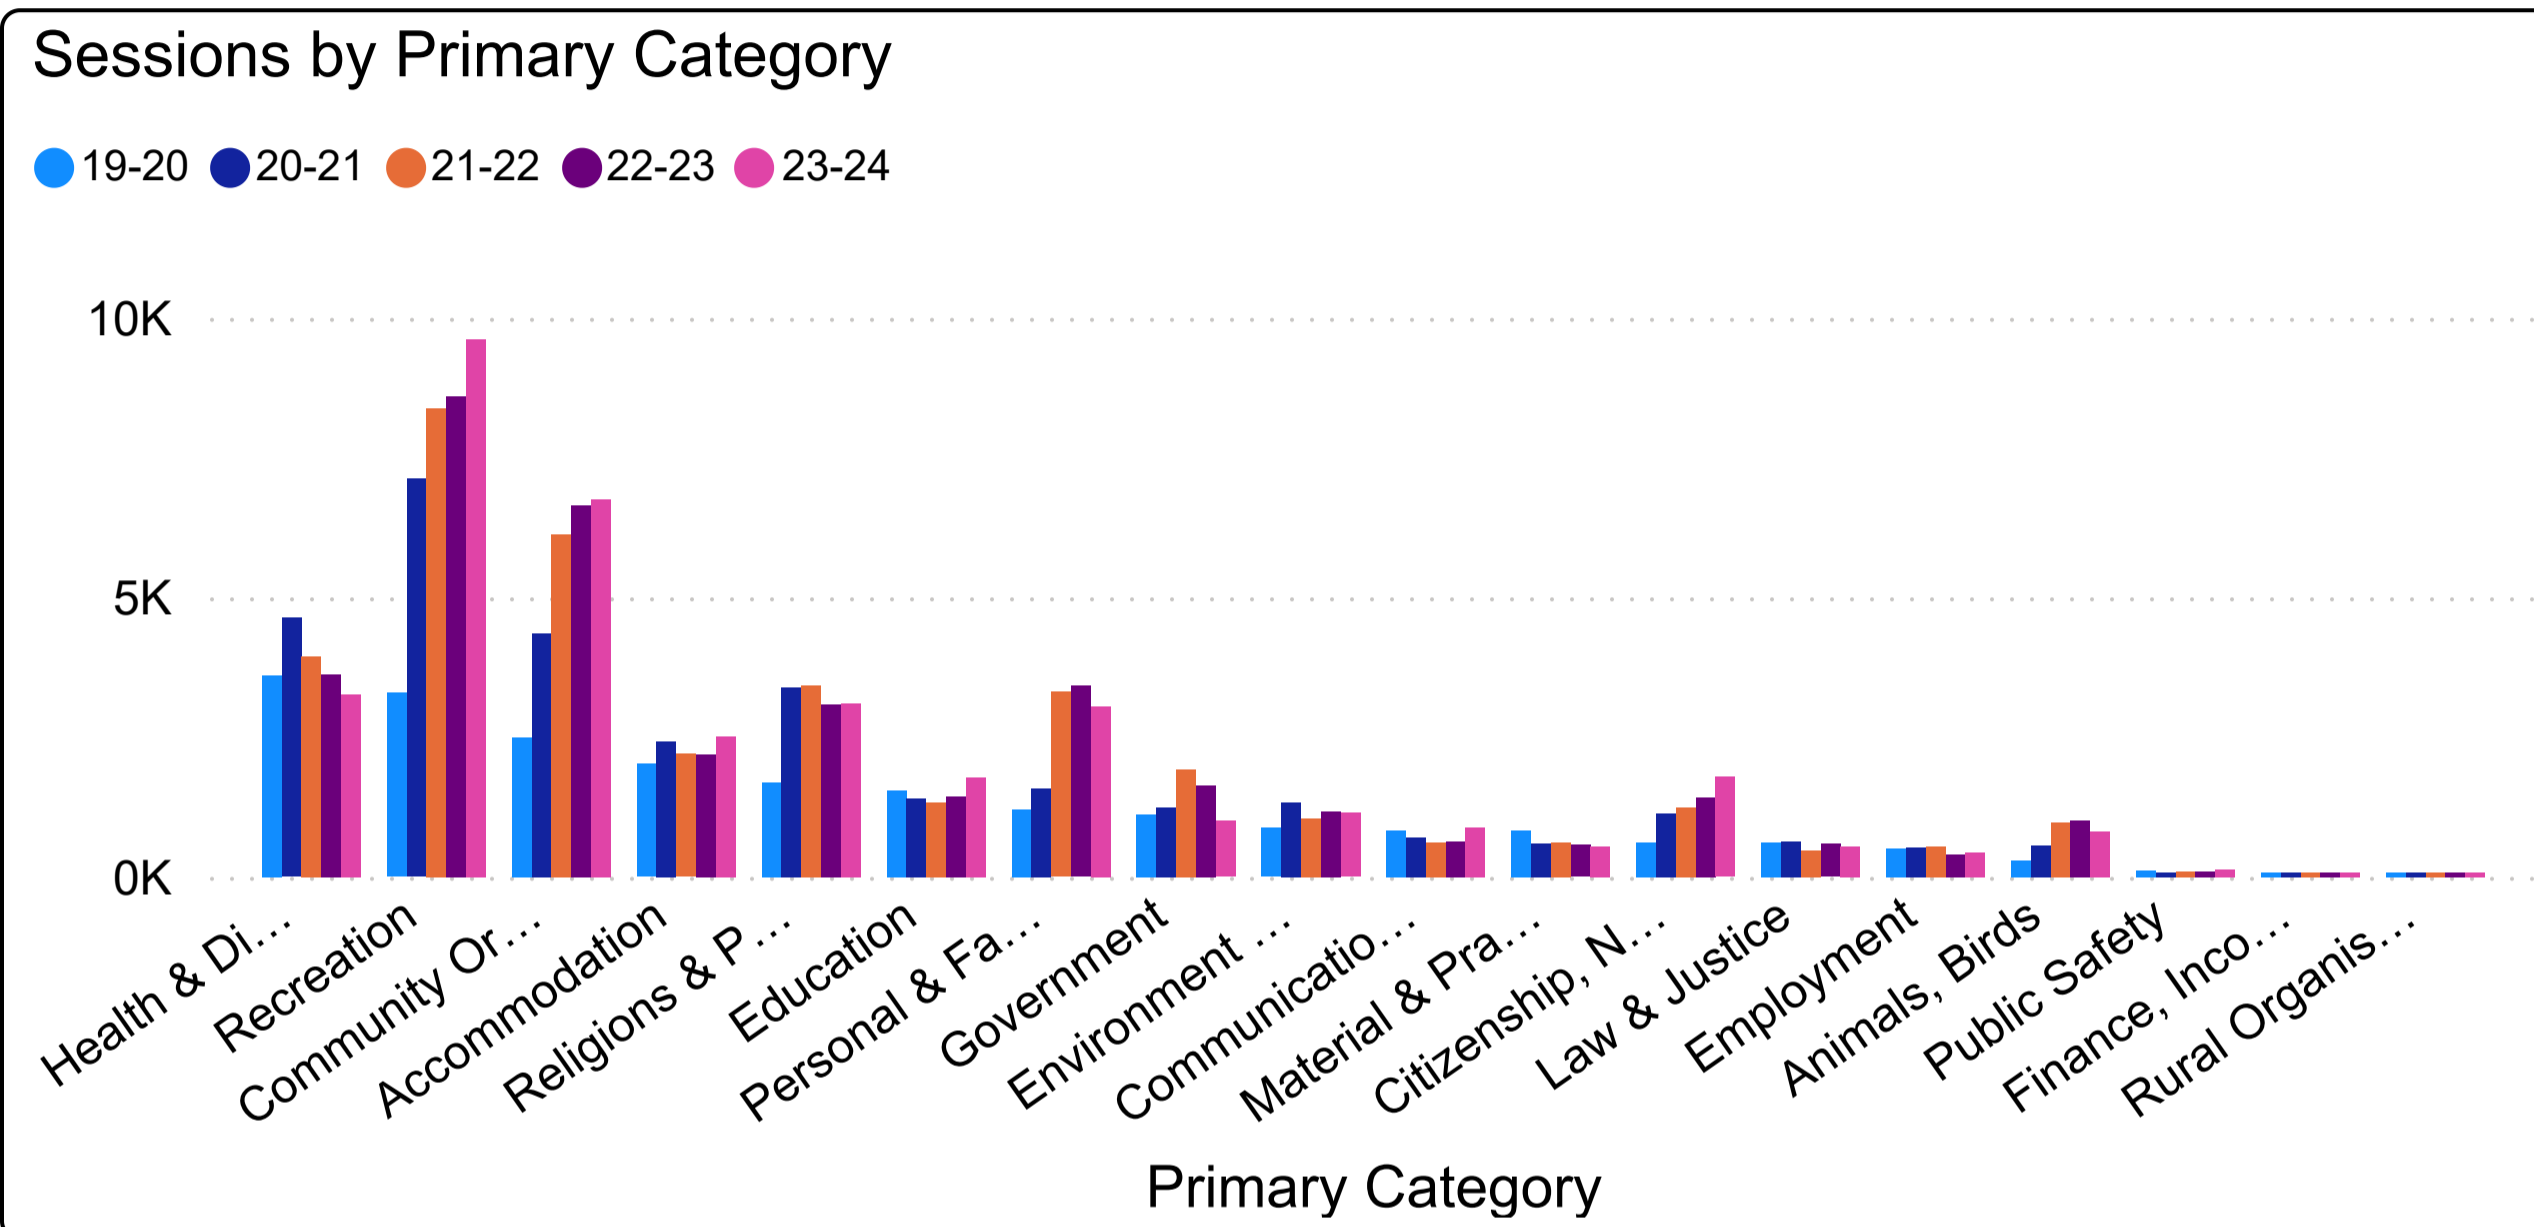

Dashboard for Sessions and New Users

Dashboard

Sessions by Primary Category...

Sessions by Organisation by...

Sessions Comparison

New Users by Primary Category

New Users by Organisation

2019-2020 Sessions
25K

2020-2021 Sessions
36K

2021-2022 Sessions
38K

2022-2023 Sessions
39K

2023-2024 Sessions
39K

2019-2020 New Users
18K

2020-2021 New Users
26K

2021-2022 New Users
23K

2022-2023 New Users
27K

2022-2023 New Users
31K

Primary Category, Organisation Name
All

Sessions By Primary Category for Different Years

Dashboard

Sessions by Primary Category for Different...

Sessions by Organisation by Different Years