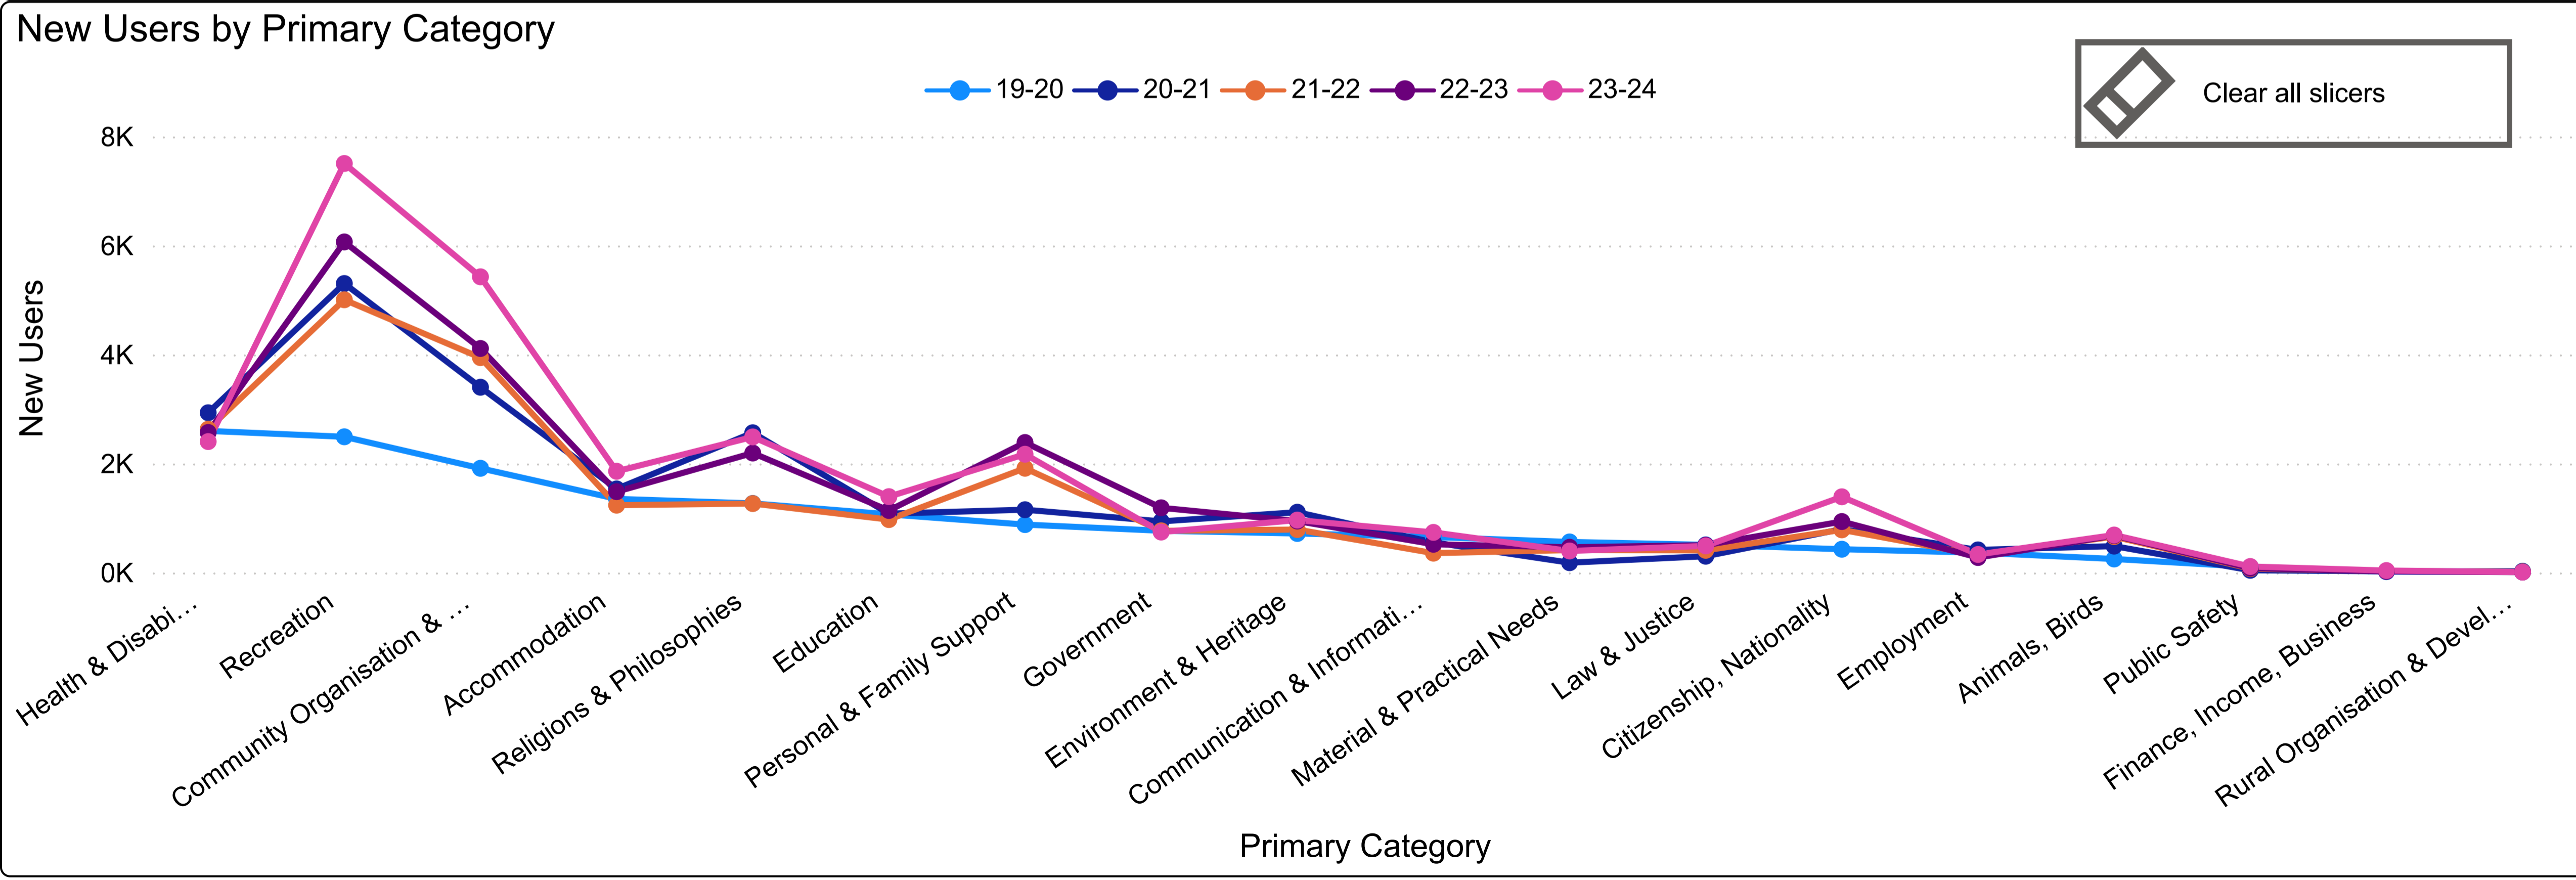

Sessions by Primary Category for Different Years

Primary Category

All

2019-2020 Sessions	2020-2021 Sessions
25K	36K
2021-2022 Sessions	2022-2023 Sessions
38K	39K
2023-2024 Sessions	
39K	

Sessions by Organisation for Different Years

Organisation Name

All

Different Year Sessions

2019-2020	2020-2021	2021-2022	2022-2023	2023-2024
18K	26K	23K	27K	31K
Sum of New Users	Sum of New Users	Sum of New Users	Sum of New Users	Sum of New users

New Users by Primary Category

New Users by Organisation

Dashboard

Sessions by Primary Category for...

Sessions by Organisation by...

Sessions Comparison

New Users by Primary Category

New Users by Organisation

Organisation Name