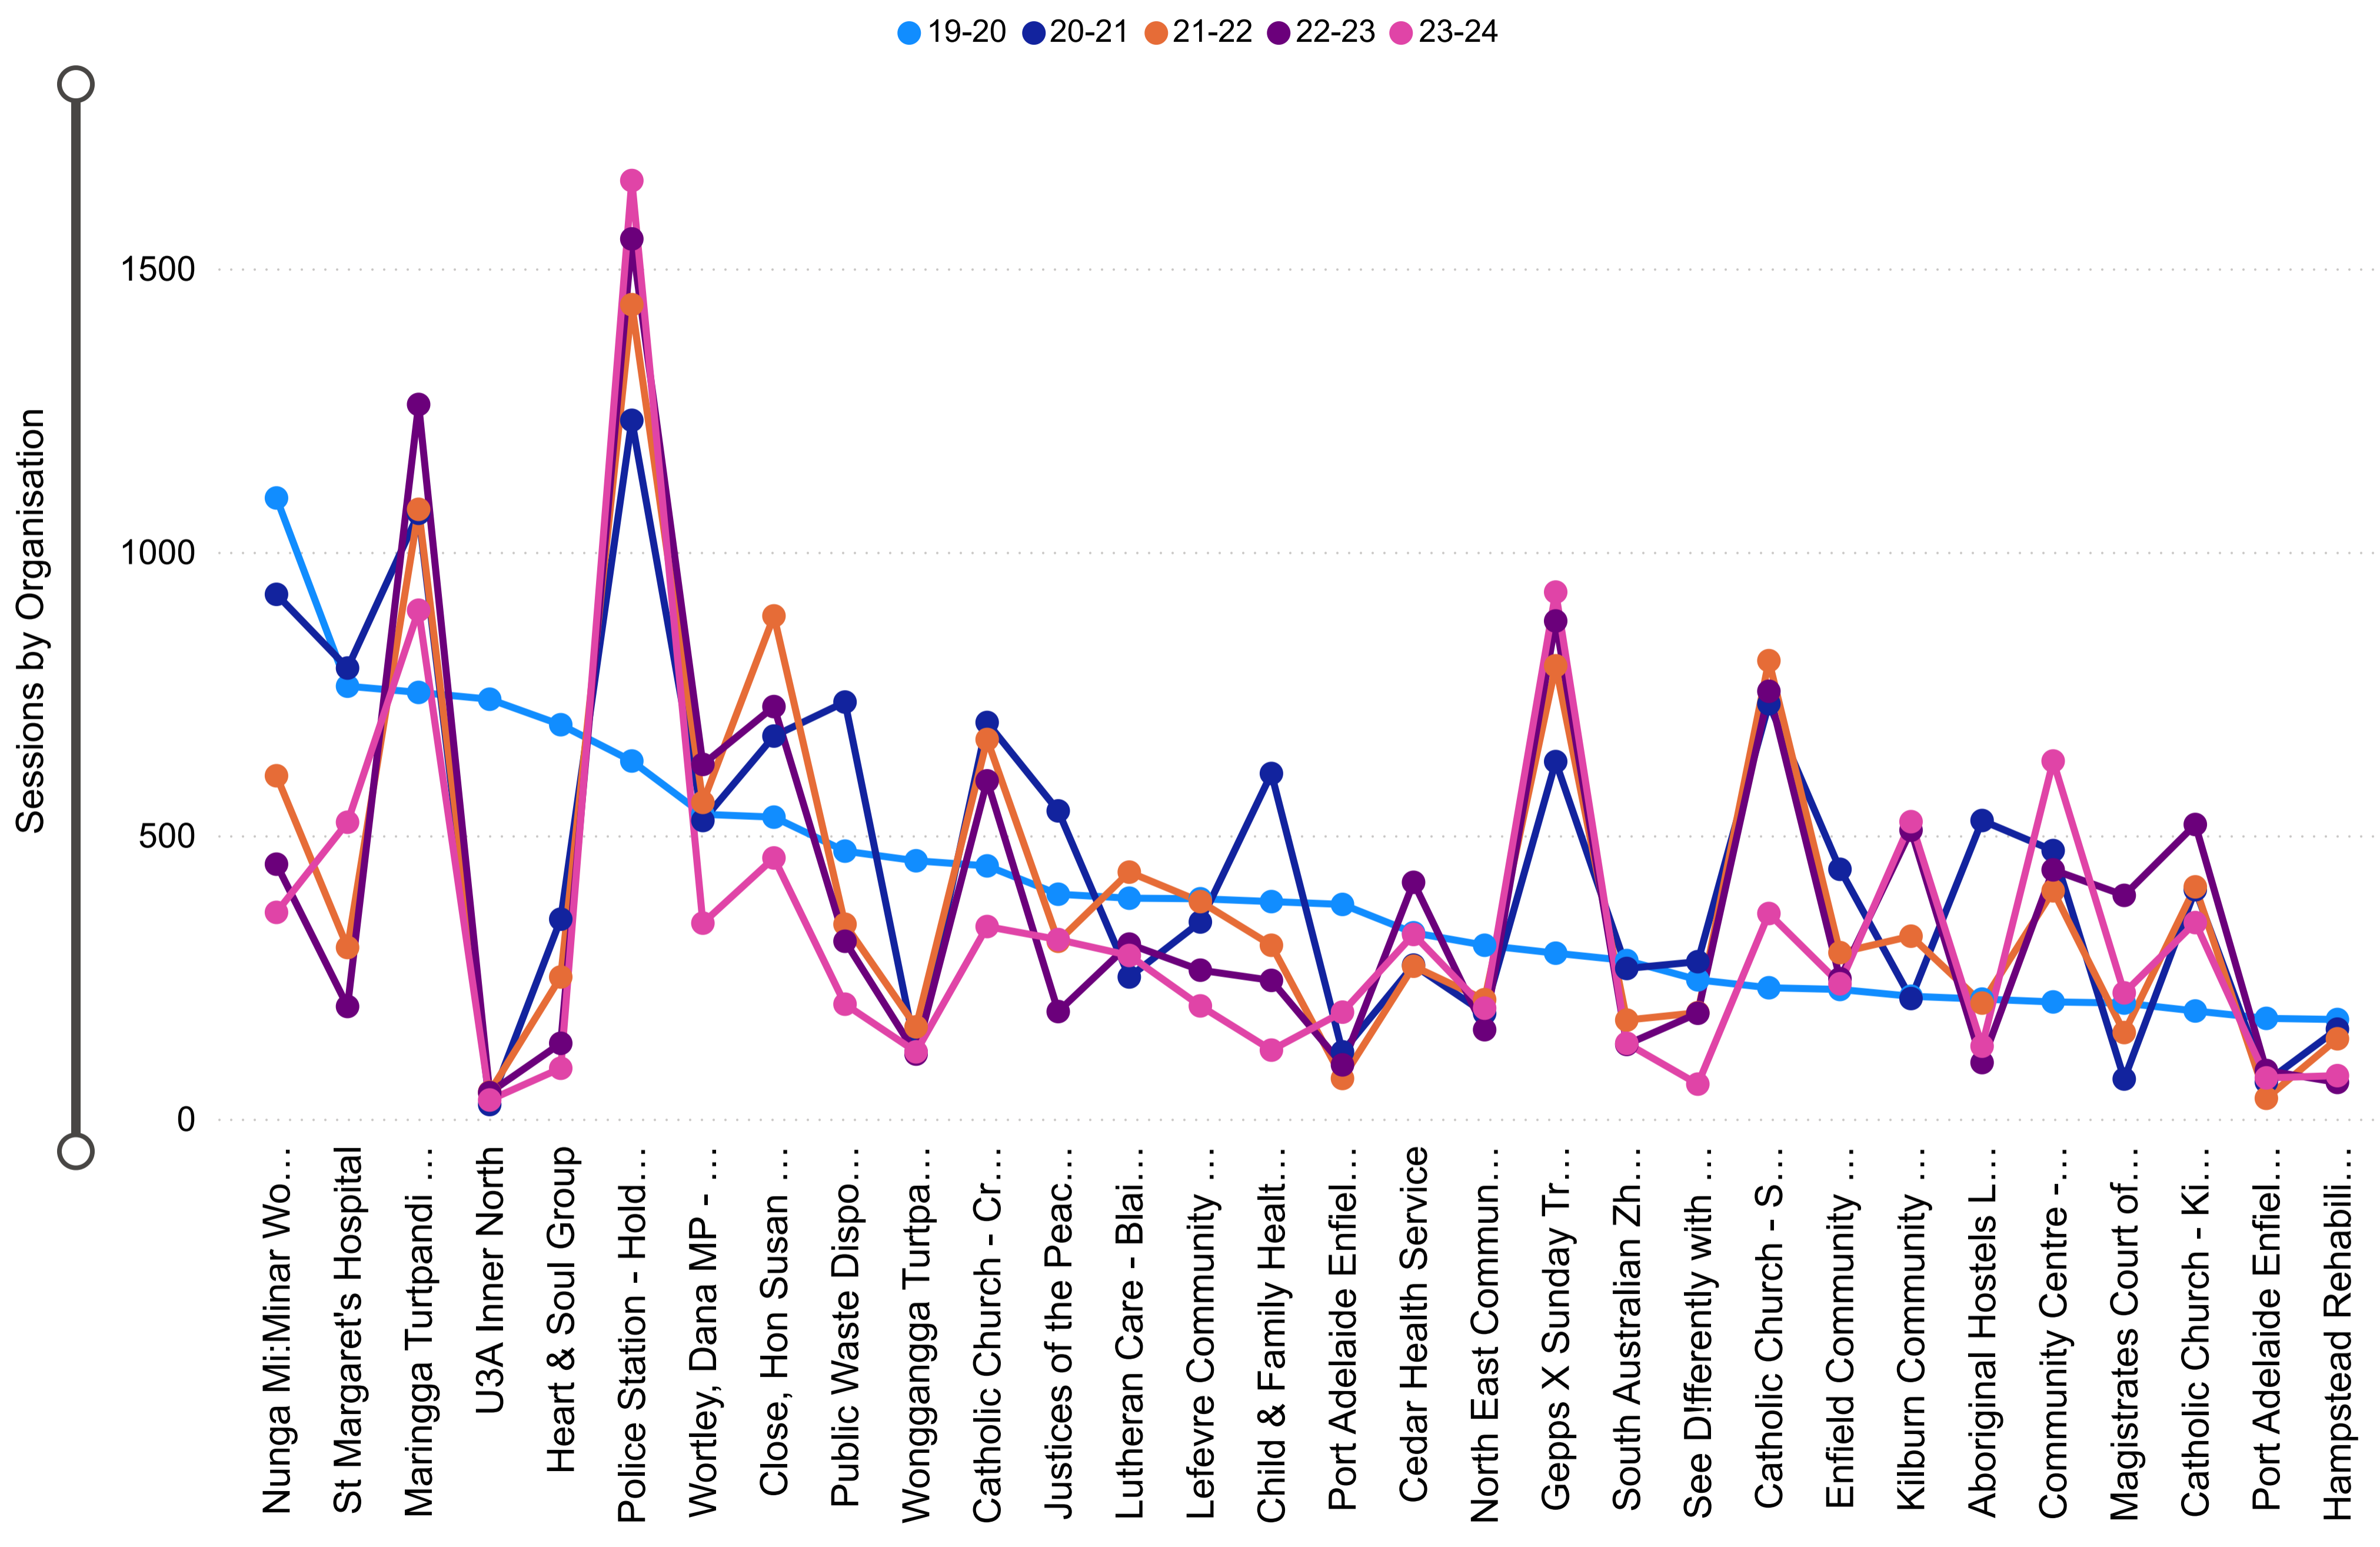

Sessions by Organisation for Different Years

1. **Primary Category**
2. ☐ Accommodation
   - ☐ Animals, Birds
   - ☐ Citizenship, Nationality
   - ☐ Communication & Infor...
   - ☐ Community Organisatio...
   - ☐ Education
   - ☐ Employment
   - ☐ Environment & Heritage
   - ☐ Finance, Income, Busin...
   - ☐ Government
   - ☐ Health & Disability
   - ☐ Law & Justice
   - ☐ Material & Practical Needs
   - ☐ Personal & Family Supp...
   - ☐ Public Safety
   - ☐ Religions & Philosophies
   - ☐ Rural Organisation & D...