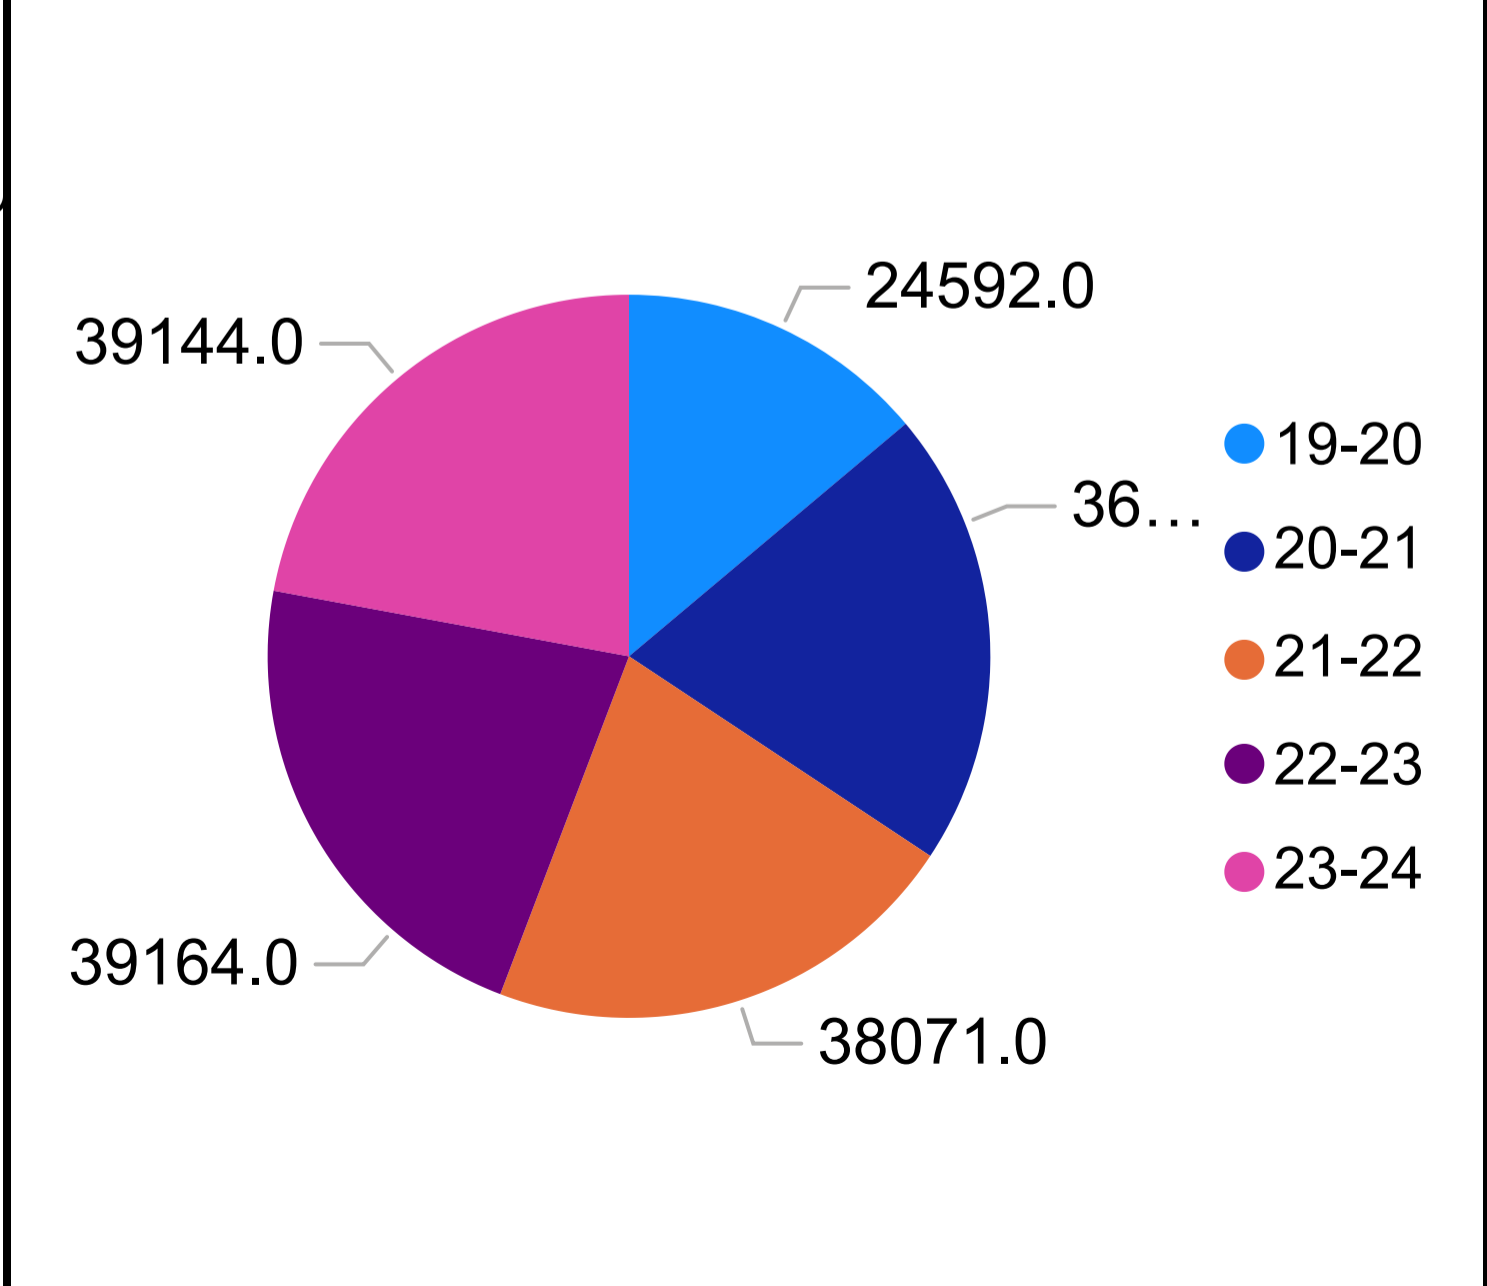

2020-2021 Sessions
36K

2021-2022 Sessions
38K

2022-2023 Sessions
39K

2023-2024 Sessions
39K

2019-2020 New Users
18K

2020-2021 New Users
26K

2021-2022 New Users
23K

2022-2023 New Users
27K

2022-2023 New Users
31K

Primary Category, Organisation Name
All

Sessions By Primary Category for Different Years

Dashboard

Sessions by Primary Category for Different...

Sessions by Organisation by Different Years

Sessions by Primary Category for Different Years

Primary Category

All

2019-2020 Sessions	2020-2021 Sessions
25K	36K
2021-2022 Sessions	2022-2023 Sessions
38K	39K
2023-2024 Sessions	
39K	

Sessions by Organisation for Different Years

Organisation Name

All

Different Year Sessions

2019-2020	2020-2021	2021-2022	2022-2023	2023-2024
18K	26K	23K	27K	31K
Sum of New Users	Sum of New Users	Sum of New Users	Sum of New Users	Sum of New users

New Users by Primary Category