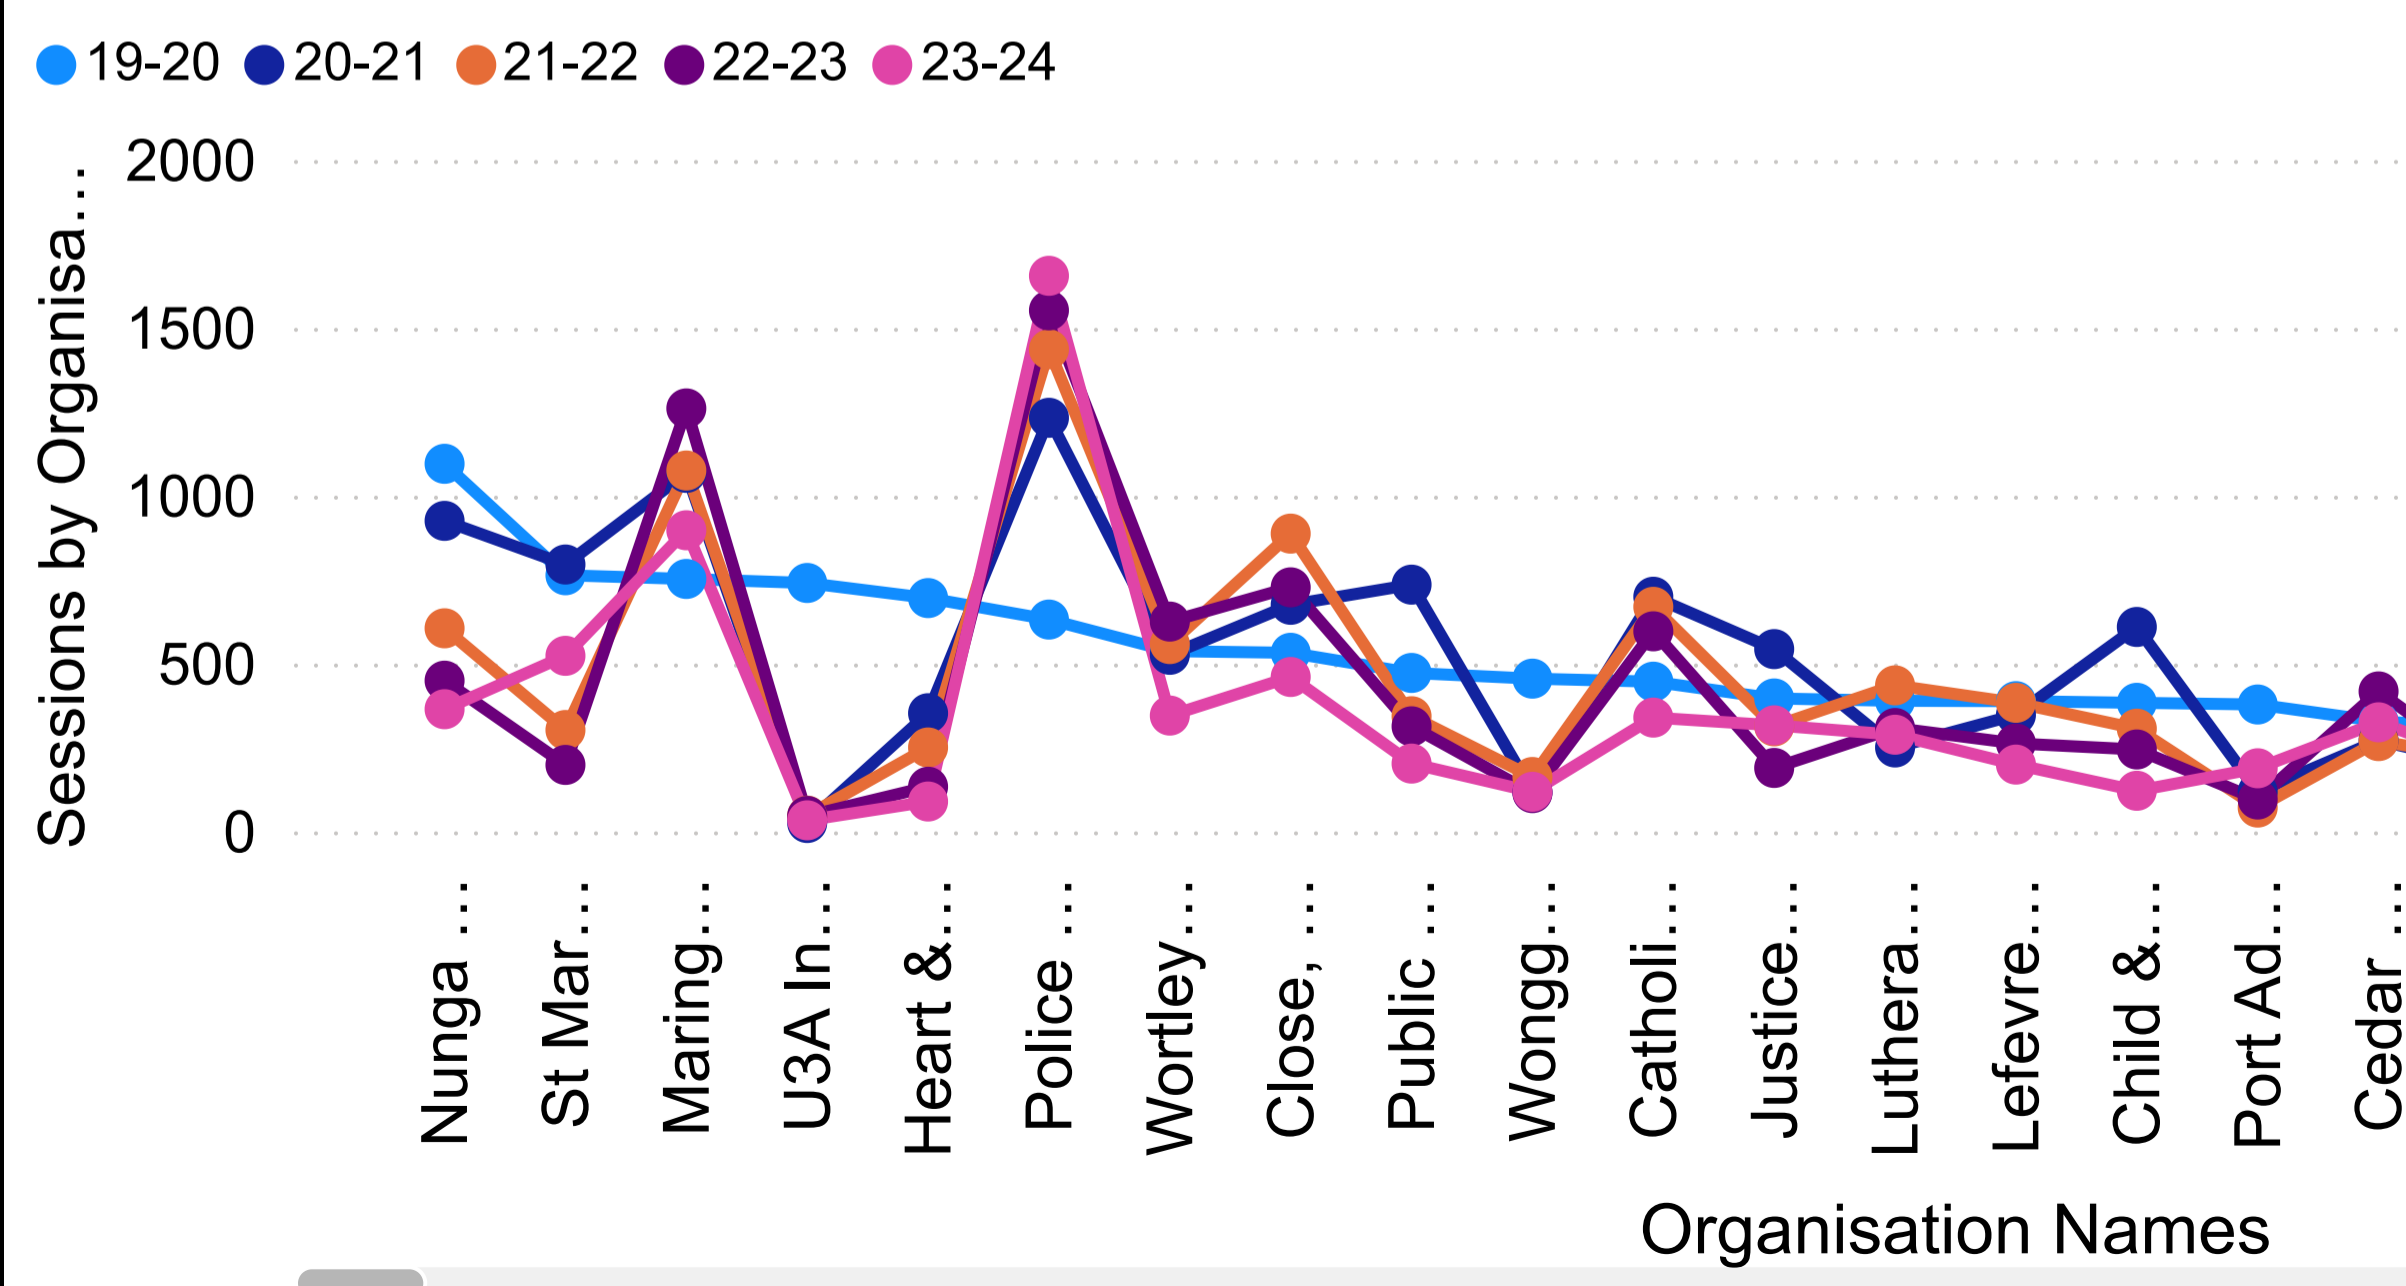

Sessions by Primary Category for Different Years

Primary Category

All

2019-2020 Sessions	2020-2021 Sessions
25K	36K
2021-2022 Sessions	2022-2023 Sessions
38K	39K
2023-2024 Sessions	
39K	

Sessions by Organisation for Different Years

Organisation Name

All

Different Year Sessions

2019-2020	2020-2021	2021-2022	2022-2023	2023-2024
18K	26K	23K	27K	31K
Sum of New Users	Sum of New Users	Sum of New Users	Sum of New Users	Sum of New users

New Users by Primary Category